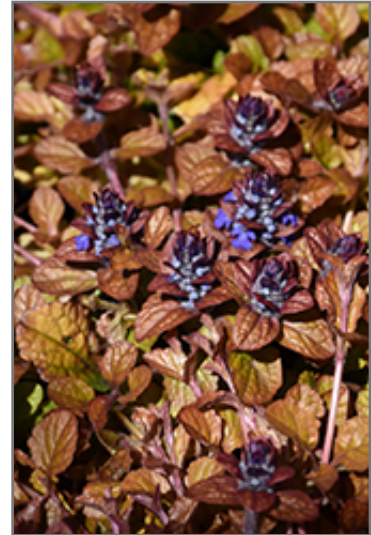

This plant does best in partial shade to shade. It does best in average to evenly moist conditions, but will not tolerate standing water. It is not particular as to soil type or pH. It is somewhat tolerant of urban pollution. Consider covering it with a thick layer of mulch in winter to protect it in exposed locations or colder microclimates. This particular variety is an interspecific hybrid. It can be propagated by division; however, as a cultivated variety, be aware that it may be subject to certain restrictions or prohibitions on propagation.

Feathered Friends Parrot Paradise Bugleweed is a fine choice for the garden, but it is also a good selection for planting in outdoor pots and containers. Because of its spreading habit of growth, it is ideally suited for use as a 'spiller' in the 'spiller-thriller-filler' container combination; plant it near the edges where it can spill gracefully over the pot. Note that when growing plants in outdoor containers and baskets, they may require more frequent waterings than they would in the yard or garden.

*Feathered Friends Parrot Paradise
Bugleweed flowers
Photo courtesy of NetPS Plant Finder*